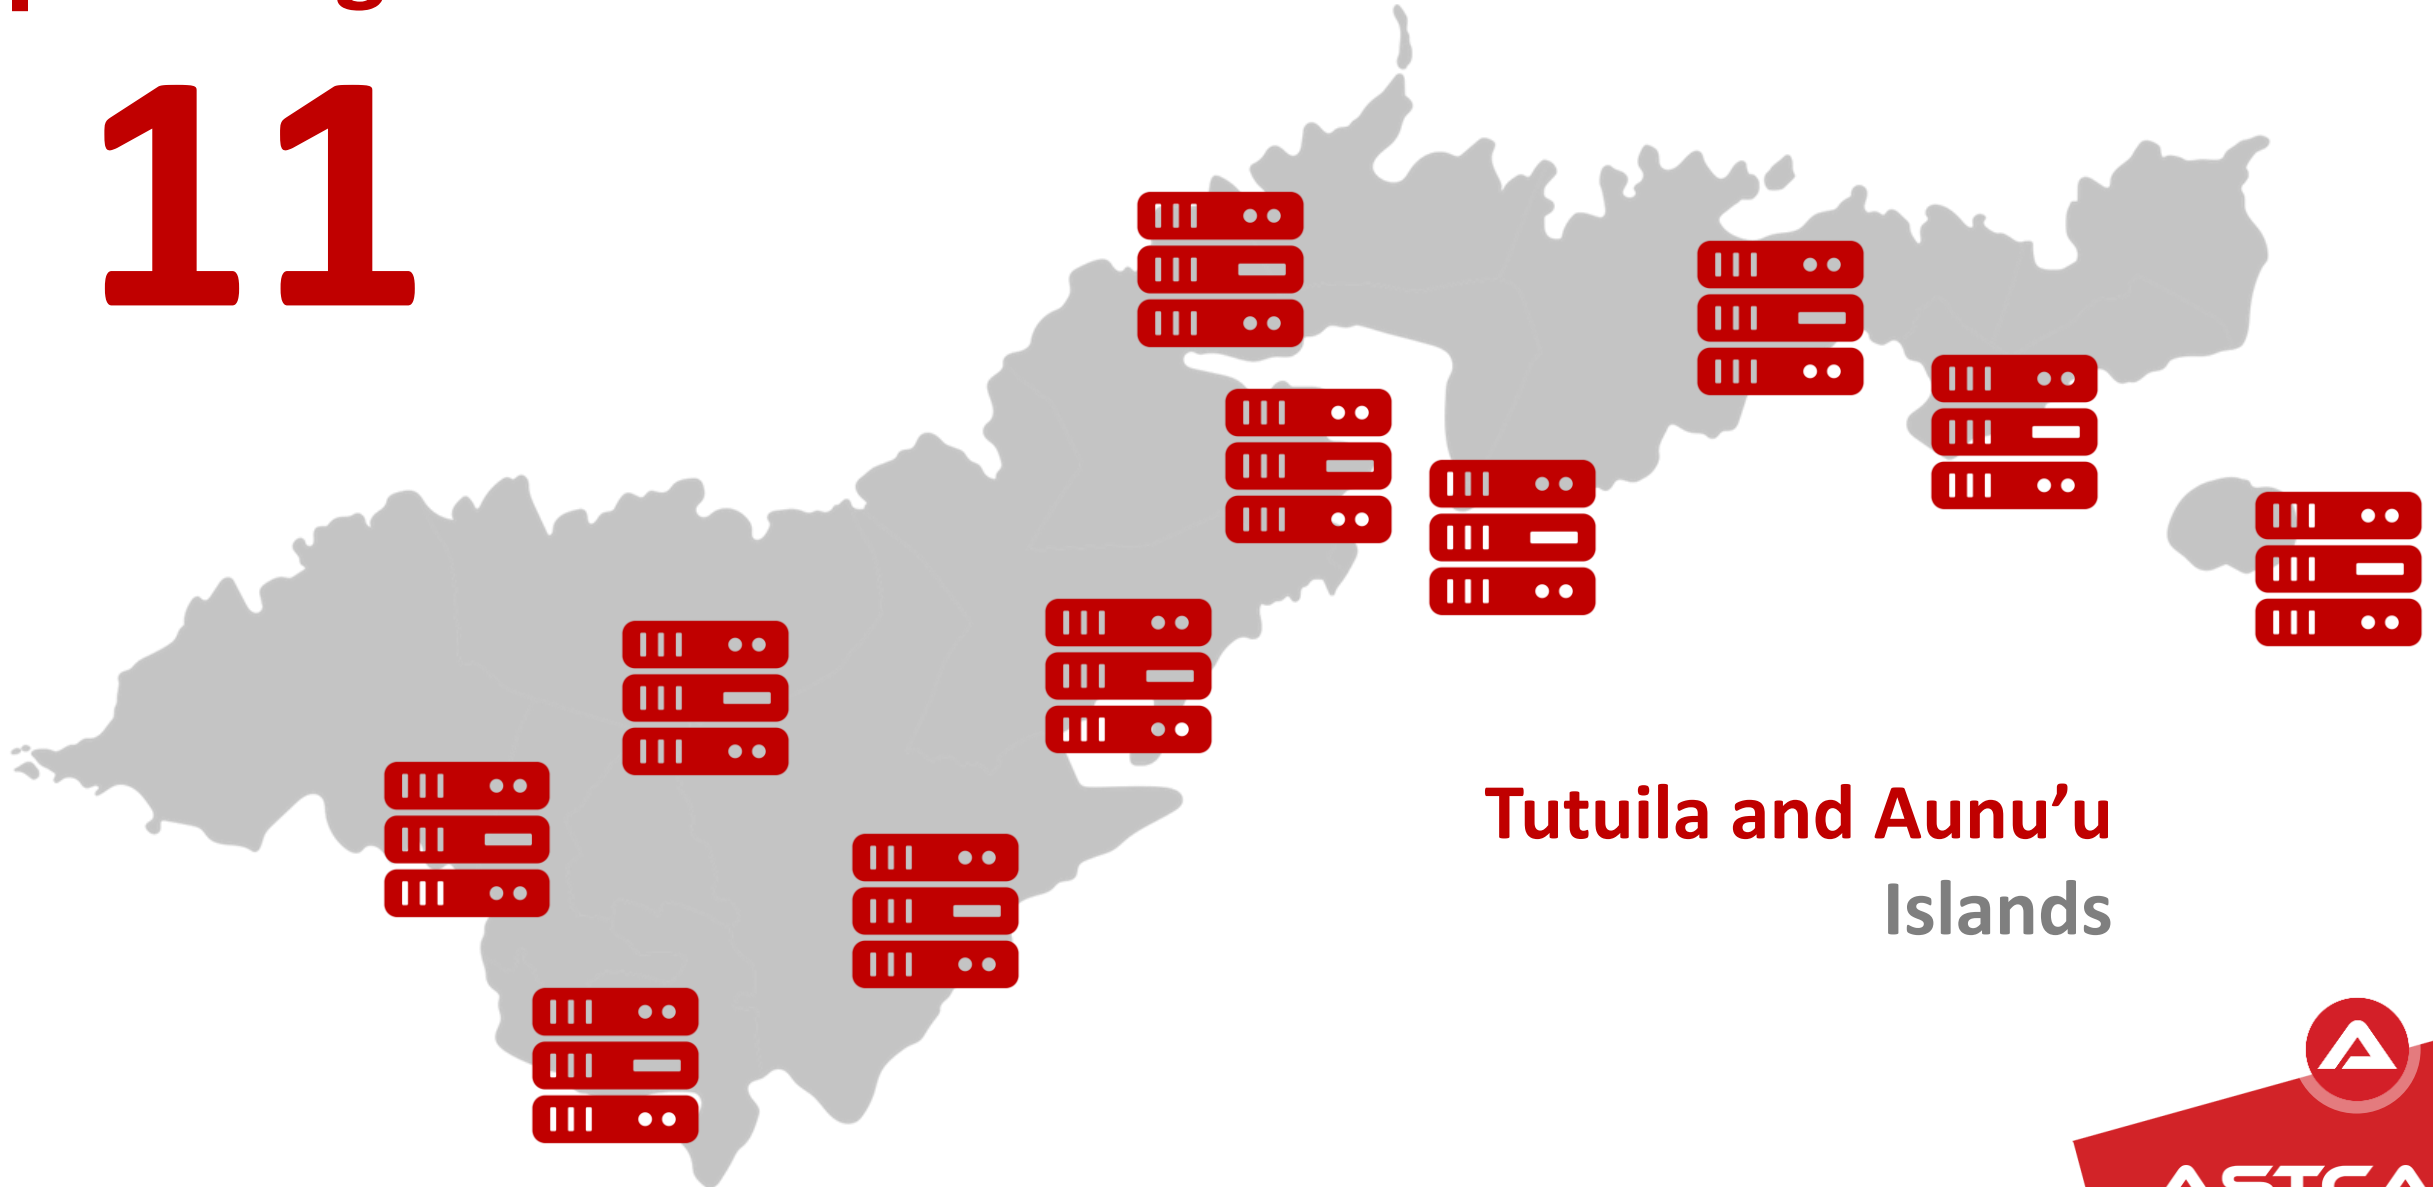

FirstNet

Hawaiki Cable

CO Digital Offices

11

Tutuila and Aunu'u
Islands

| CO Digital Offices

2

**Ofu, Olosega, and Ta'u
Islands**