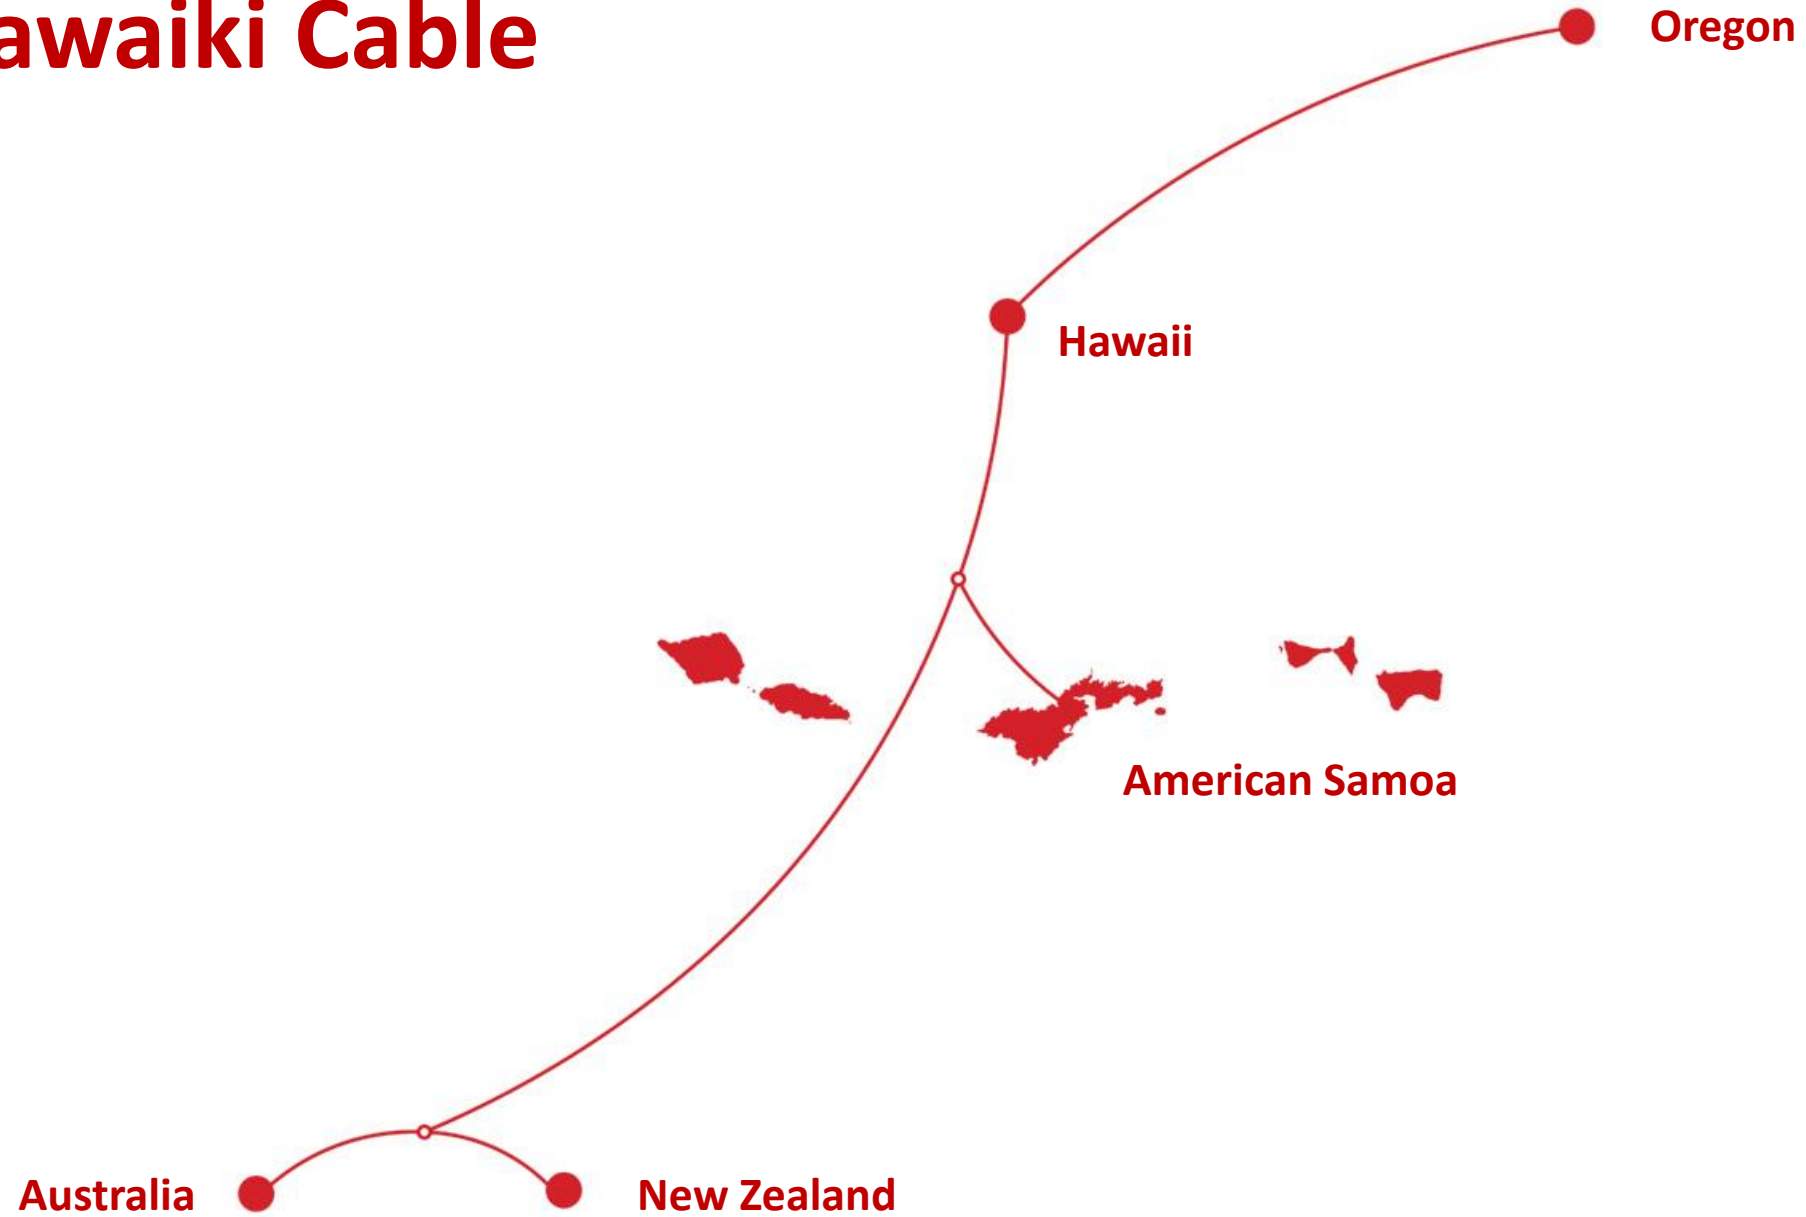

Hawaiki Cable