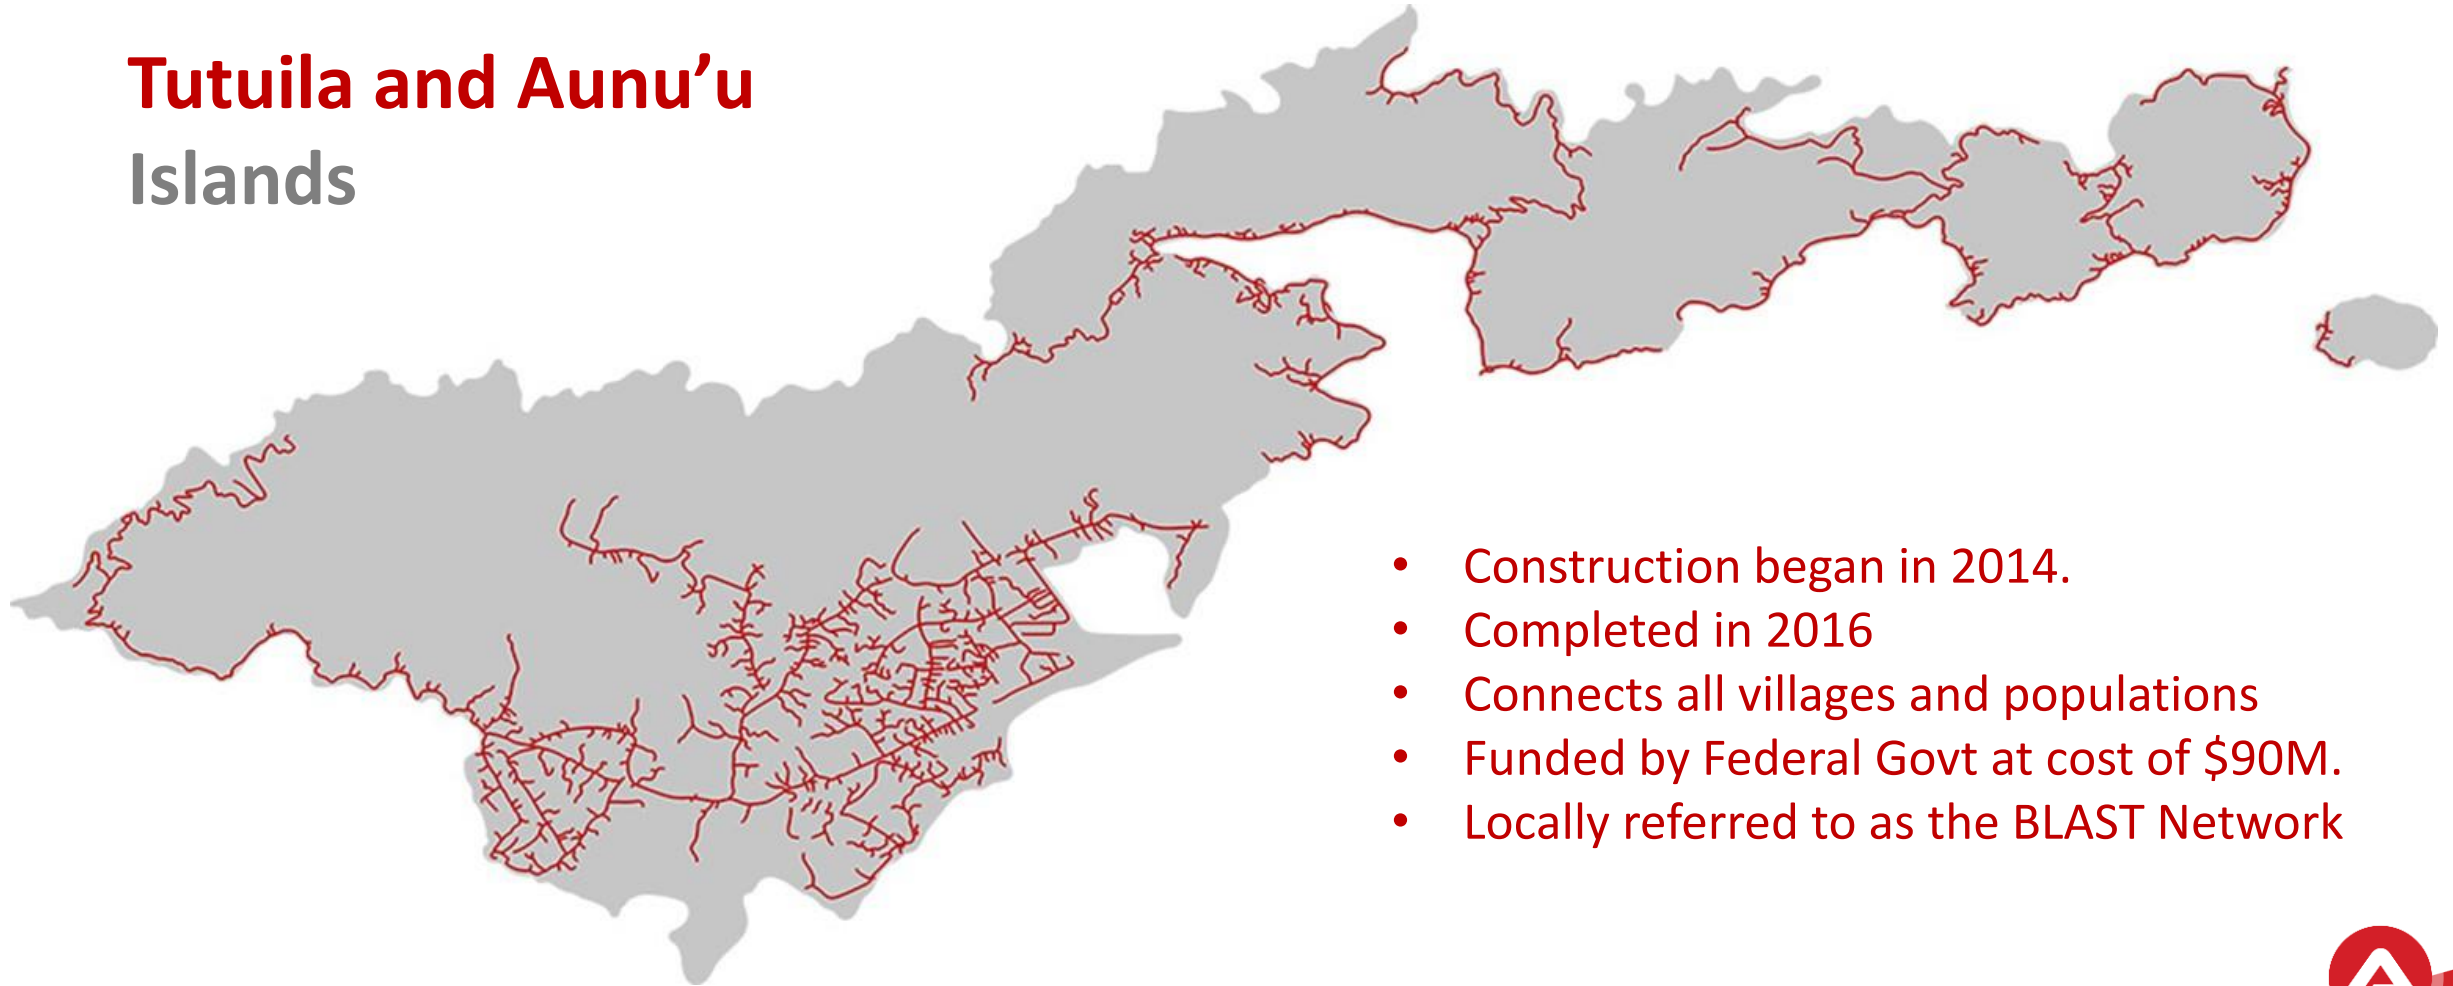

**Network
Infrastructure**

**Emergency
Classifications**

**Preparation
and Execution**

Network Infrastructure

Underground Fiber Network

Tutuila and Aunu'u Islands

- Construction began in 2014.
- Completed in 2016
- Connects all villages and populations
- Funded by Federal Govt at cost of \$90M.
- Locally referred to as the BLAST Network