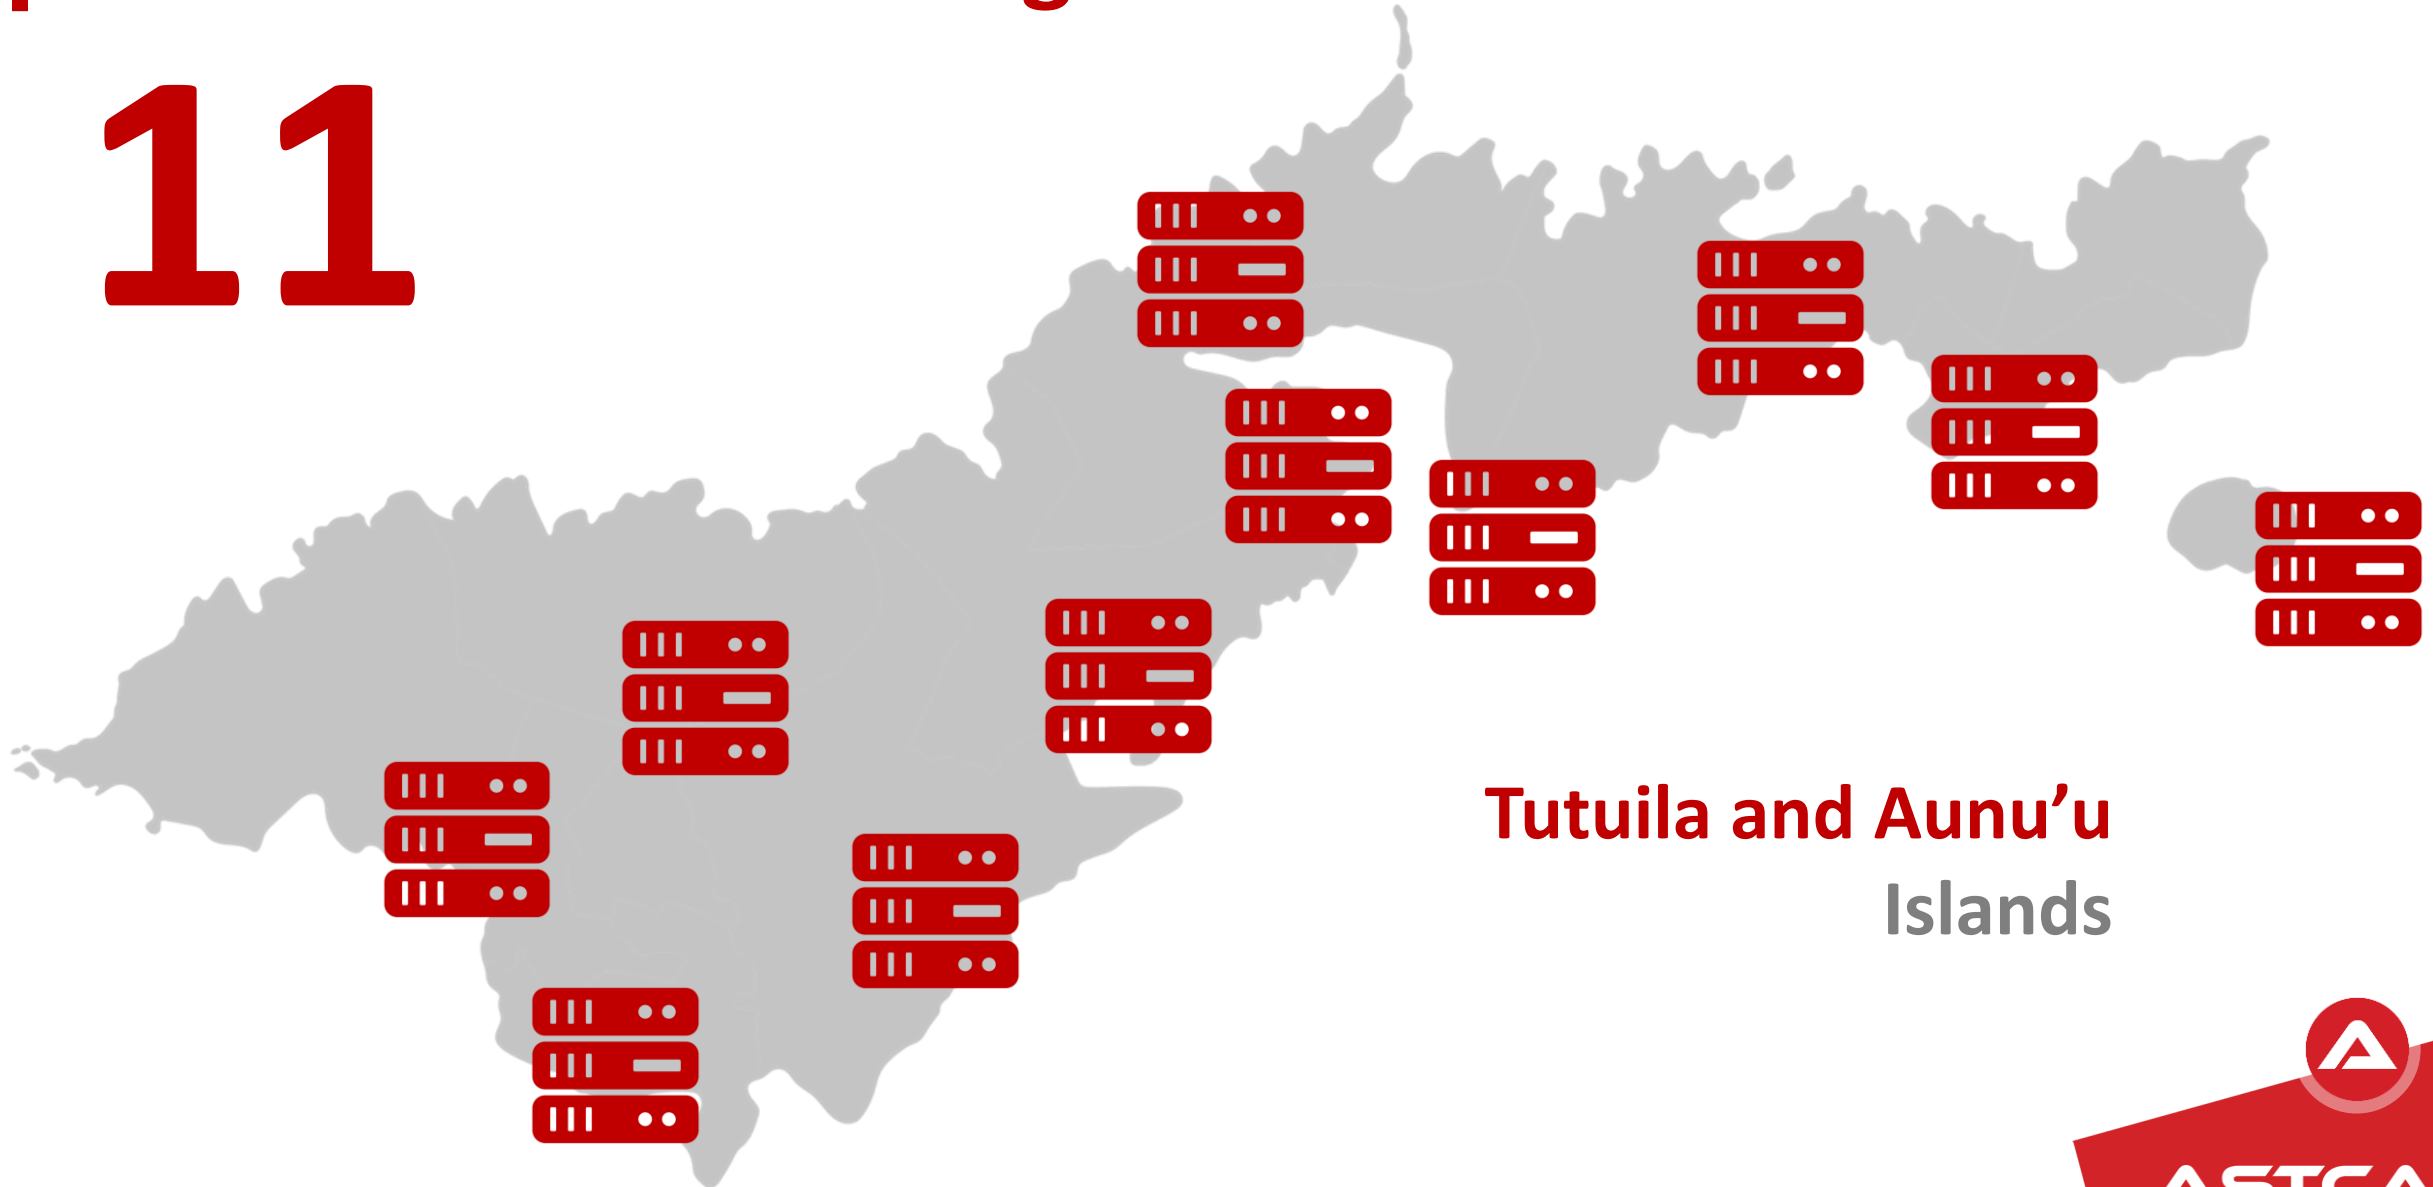

CO Generator Coverage

11

Tutuila and Aunu'u
Islands

CO Generator Coverage

11

Tutuila and Aunu'u
Islands

| CO Generator Coverage

2

**Ofu, Olosega, and Ta'u
Islands**

Tower Generator Coverage

| Mobile Tower Generator Coverage

19

Active Now

ASTCA

| Mobile Tower Generator Coverage

14