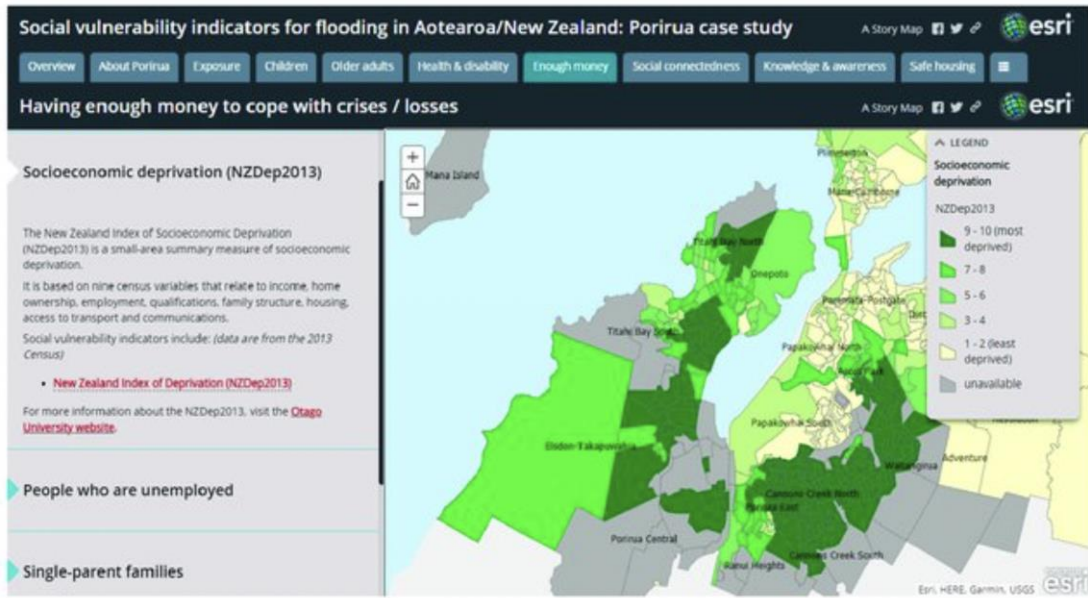

Resilience in climates of change.

Associate Professor Siautu Alefaio-Tugia

01

When a shock or disturbance arises, such as a disaster, a resilient individual or group are able to purposefully identify, access and utilise available resources

02

In disaster context
RESILIENCE and
VULNERABILITY go hand in
hand

Resilience

What is it?

2021

2023 – Auckland Airport

Article

Social Vulnerability Indicators for Flooding in Aotearoa New Zealand