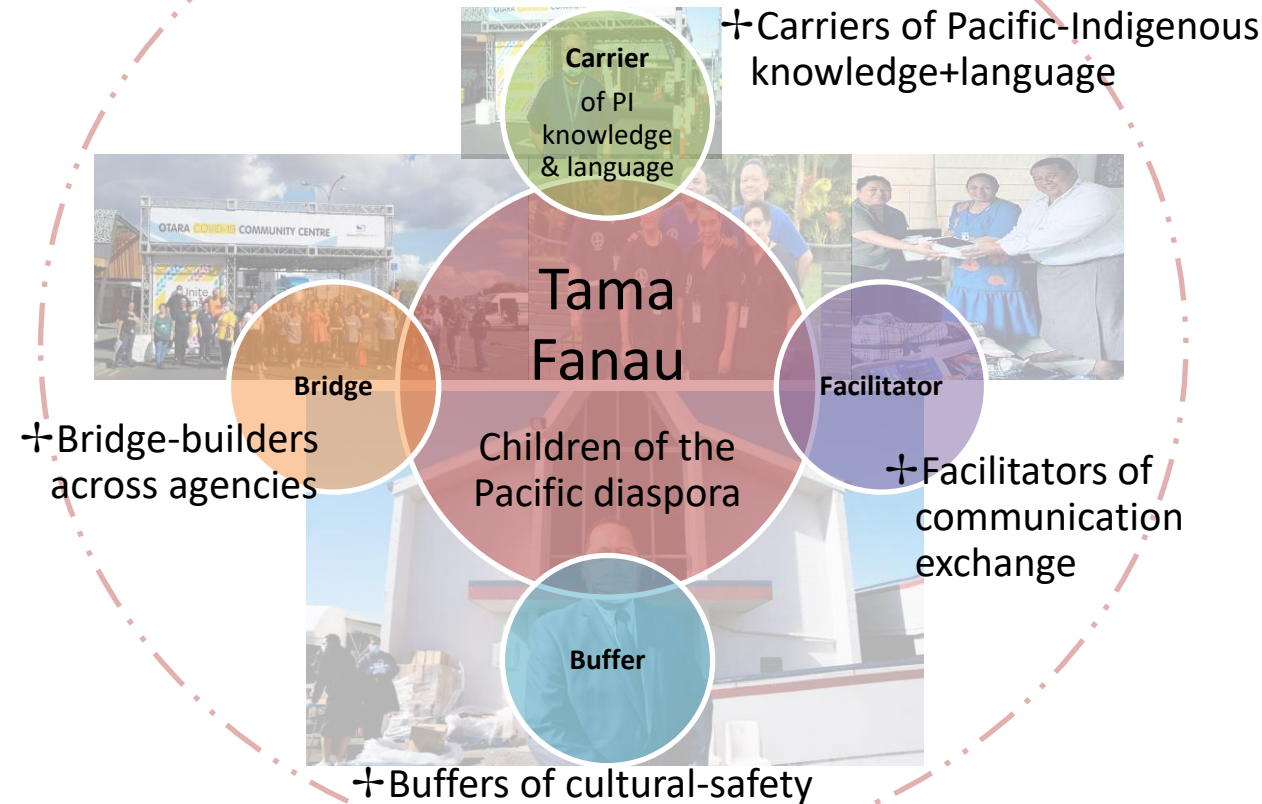

PACIFIC DIASPORA

INVISIBLE
Community mobilisation